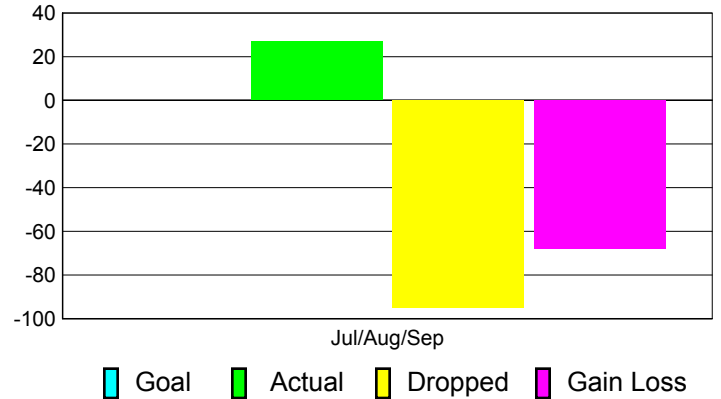

Membership Results 2011-2012

Goal, New, Dropped, Gain/Loss

Comparison of Membership Gain/Loss

Current Year Compared to the Previous Year