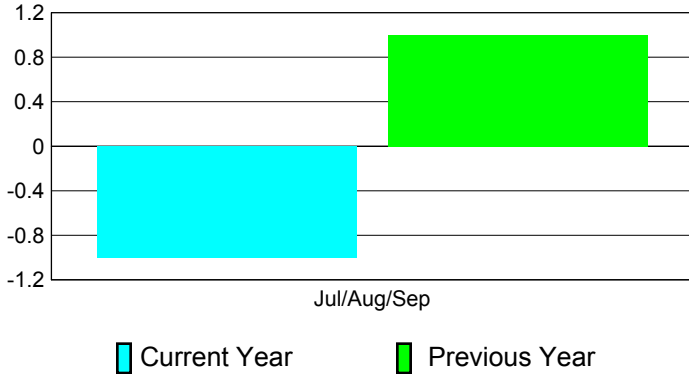

Club Results 2011-2012

Goal, New, Dropped, Gain/Loss

Comparison of Club Gain/Loss

Current Year Compared to the Previous Year

YTD Status Quo Clubs 2011-2012

Status Quo Clubs Compared to Status Quo Members

MEMBERSHIP