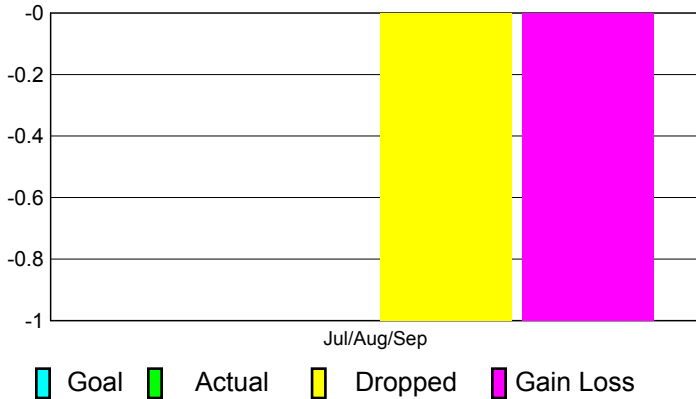

2011-2012 GMT Reports for District (or Undistricted) **District 301A1**

GMT: **Doctor DATUK K NAGARATN**, Location: **PHILIPPINES**

GMT CA: **5**

CLUBS

Club Results
2011-2012

Clubs
2010-2011

Month	New Club Goal	Actual New Clubs	Actual Dropped Clubs	Gain/Loss of Clubs	Gain/Loss of Clubs
Jul/Aug/Sep		0	-1	-1	1
Totals		0	-1	-1	1

Club Results 2011-2012

Goal, New, Dropped, Gain/Loss

Comparison of Club Gain/Loss

Current Year Compared to the Previous Year

YTD Status Quo Clubs 2011-2012

Status Quo Clubs Compared to Status Quo Members

MEMBERSHIP