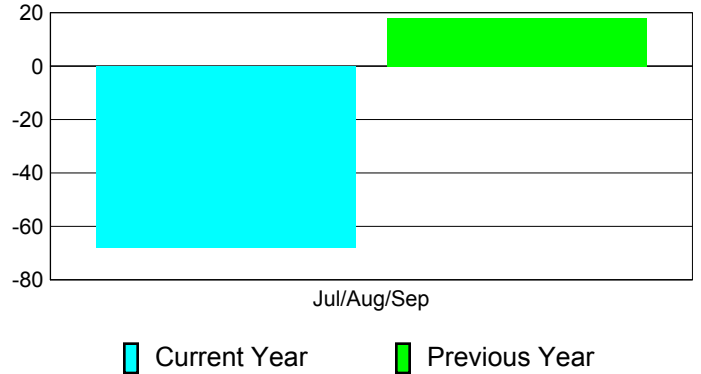

Membership Results
2011-2012

Membership
2010-2011

Month	Net Memb Goal	Actual New Memb	Actual Dropped Memb	Gain/Loss of Memb	Gain/Loss of Memb
Jul/Aug/Sep		27	-95	-68	18
Totals		27	-95	-68	18

Membership Results 2011-2012

Goal, New, Dropped, Gain/Loss

Comparison of Membership Gain/Loss

Current Year Compared to the Previous Year

Gender Comparison 2011-2012

Jul/Aug/Sep

Male Female